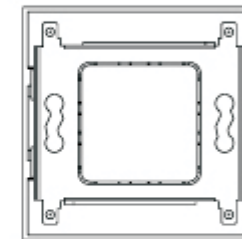

+2x

D Specification :

- Material :
- 1. Plate : ABS, UL 94-HB, with white color.
 - 2. Bracket : Metal, blue zine plated.
 - 3. Screw : M3.5 X 25.0 X 7.0 mm.