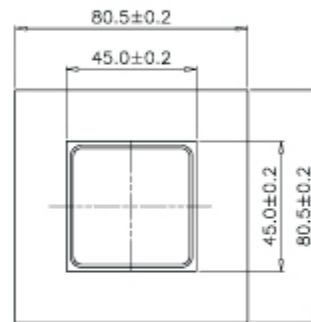

+2x

D Specification :

- Material :
- 1. Plate : ABS, UL 94-HB, with white color.
 - 2. Bracket : Metal, blue zine plated.
 - 3. Screw : M3.5 X 25.0 X 7.0 mm.