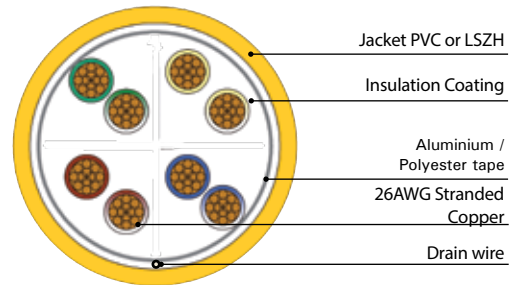

F/UTP Category 5e Patch Cords

OptronicPlus category 5e Screened patch cords exceed the transmission line performance requirements of IEC and TIA for class D/category 5e systems. The patch cords are designed for mechanical and electrical reliability, using quality materials and processes, to deliver a solution which provides a consistent high level of systems performance whilst incorporating design features that allow a "one style fits all" cord application. The low profile moulded boot and snag free latching allows the patch

cords to be deployed within even the most densely populated network installations, utilising the latest blade server technology. Each category 5e Screened patch cord is manufactured and tested in accordance with IEC 61935-2 and comply with the requirements of ISO/IEC 11801 (2nd Edition): 2010 and support all applications designed for class D/category 5e applications including 1000BASE-T (Gigabit Ethernet), ATM 155, 100BASE-Tx, Token Ring 100Mbs-1 and 1G FCBASE-T.

Features

- > Electrically compliant beyond 100MHz
 - > Low Smoke Zero Halogen sheathed cable / PVC sheathed cable
 - > Low profile moulded strain relief boot for use with blade servers
 - > Screened plug
 - > Integral anti-snag latch as standard
 - > 8 standard colours
 - > 7 standard lengths (1m, 2m, 3m, 5m, 10m, 15m, & 20m)
 - > Other lengths and colours available upon request*
 - > Individually bagged with traceability information
 - > Part of the 25 year Optronic systems warranty programme
- * Subject to MOQ

Applications

- > Class D/category 5e standards compliant

Conformance

- > RoHS compliant 2002/95/EC
- > REACH / SvHC compliant regulation (EC) No. 1907/2006

Technical Specifications

CONSTRUCTION		VALUE
Conductors	AWG	26
	Size (mm)	0.915 +/- 0.00
	Material	Bare Copper
Insulators	Diameter (mm)	0.97 +/- 0.05
	Material	Polyolefin
Jacket	External O.D.	6.0 +/- 0.20
	Thickness (mm)	0.5
	Material	PVC/LSZH